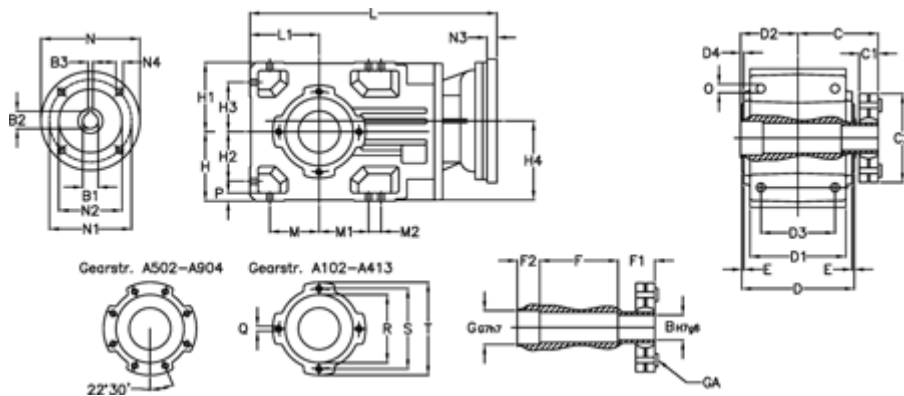

# Data Sheet

Article number: 29600100725225  
 Description: Bevel helical gearbox  
 A102US-7,2-P71B5

## Measures

B = 30	D1 = 95	F2 = 36	L = 282.5	N3 = -
B1 = 14	D2 = 60	G = 32	L1 = 70	N4 = M8x16
B2 = 16.3	D3 = 75	GA = 14,5 NM	M = 50.0	O = 9.5
B3 = 5	d4 = 4.5	H = 70	M1 = 50.0	P = 9
C = 89.5	Description = A102US-xx-P71 B5	H1 = 70	M2 = -	Q = M8x12
C1 = 23	E = 3.0	H2 = 50.0	N = 160	R = 80
C2 = 72.0	F = 77.5	H3 = 50.0	N1 = 130	S = 100
D = 117	F1 = 36.0	H4 = 83.0	N2 = 110	T = 120